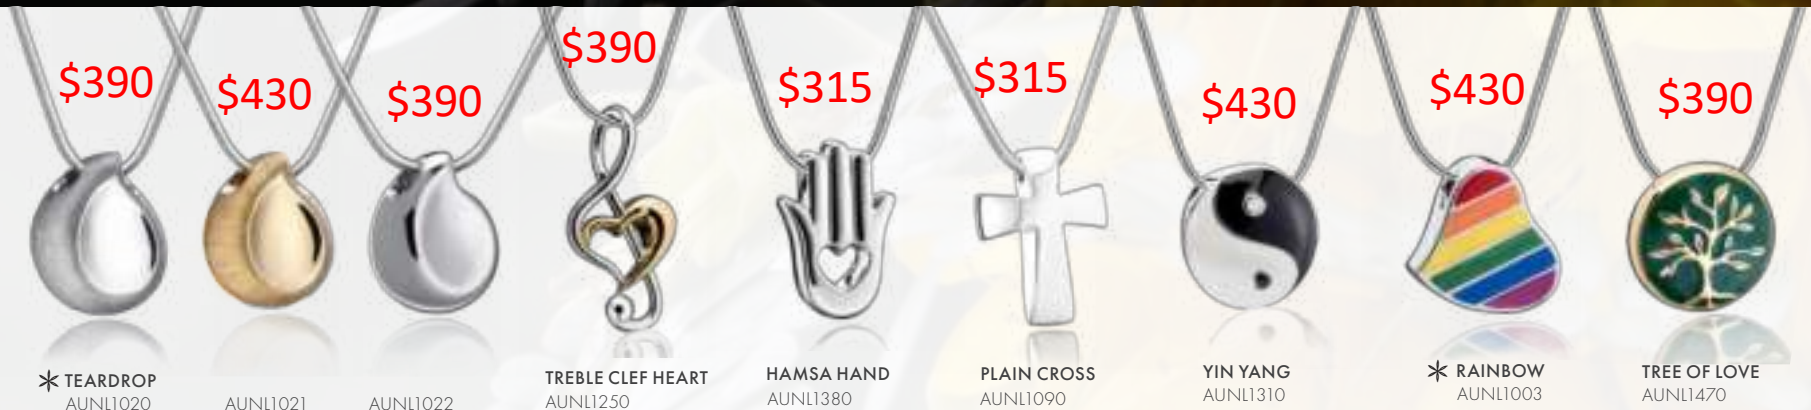

* TEARDROP
AUNLI020

AUNLI021

AUNLI022

TREBLE CLEF HEART
AUNLI250

HAMSA HAND
AUNLI380

PLAIN CROSS
AUNLI090

YIN YANG
AUNLI310

* RAINBOW
AUNLI003

TREE OF LOVE
AUNLI470