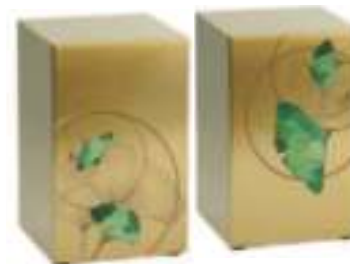

Ginkgo Bronze
AU100316 - AU100317