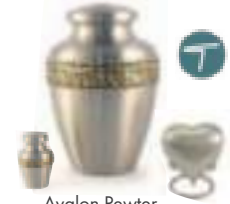

Avalon Pewter
AU2956K - AU2956L - AU2802H

**L $470
K $80
H&S $200**

AVALON

(brass)
K:7.1x4.6cm L:24.4x16.5cm H:7.5x6.9

"And when I turned to face grief,
I saw that it was just love in a heavy coat."
- Shannon Barry