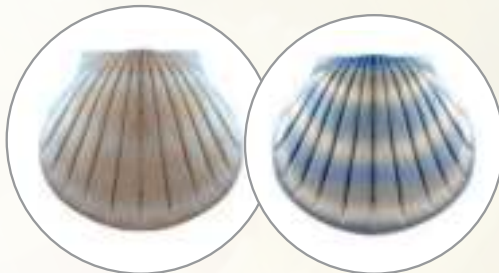

Silver Soul birds (brass)
(sold individually)

• Male - K:5.7cm A:22.8cm (high)
AULK562 - AULA562

*Female - K:5.1cm A:20.3cm (high)
AULK563 - AULA563

Birds are ALL SILVER
Black shading seen is a reflection only

Please note that the large size will hold one full set of cremains only, however these urns are lovely as companion pieces when used together (sold individually).

Adult **$690**
Keepsake **$120**

Personalisation available separately - page 6

$800

Outdoor Companion Urn
(powder coated aluminium)
29W x 17.5D x 27H cm
Engraving included

DP012
Waterproof when sealed with silicone. These products are suitable to be placed outdoors or indoors.
See page 52 for more info.

Sand
AUPSS01

Aqua
AUPSA01

$720

(Eco) Shell Urns
40.6 x 40.6 x 15.2cm
Handcrafted for biodegradable placement of cremated remains in water, briefly floating before gracefully sinking. (Comes with carry case. More information on page 47)