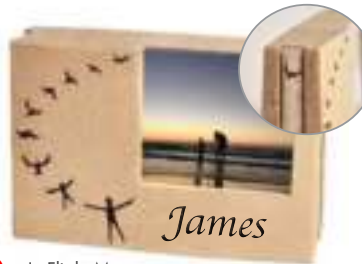

In Flight Memory Keepsake Frame **\$160**  
20 x 5 x 14cm  
AUR4001  
*Engraving available separately*

*James*

Available Separately:  
BLANK Engravable Plaque  
(for Large Urn only)

12.5 x 0.5 x 5.3cm  
AUR5007