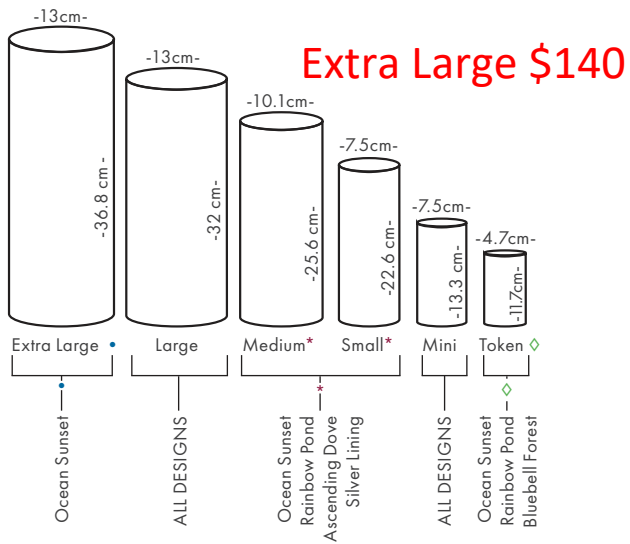

Sizing

Passages Only Large and Mini available for all Passages tube styles. Other sizes available as noted only - refer to legend • ♦