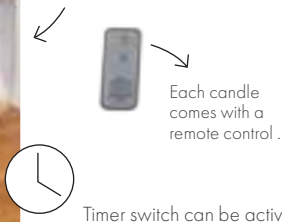

(brass/alloy)  
T:13cm (high)  
candle not included  
Compliments the Drop  
range on page 8.

\$290

Each candle has a removable pedestal; choose the style that suits you the best.

Each candle comes with a remote control.